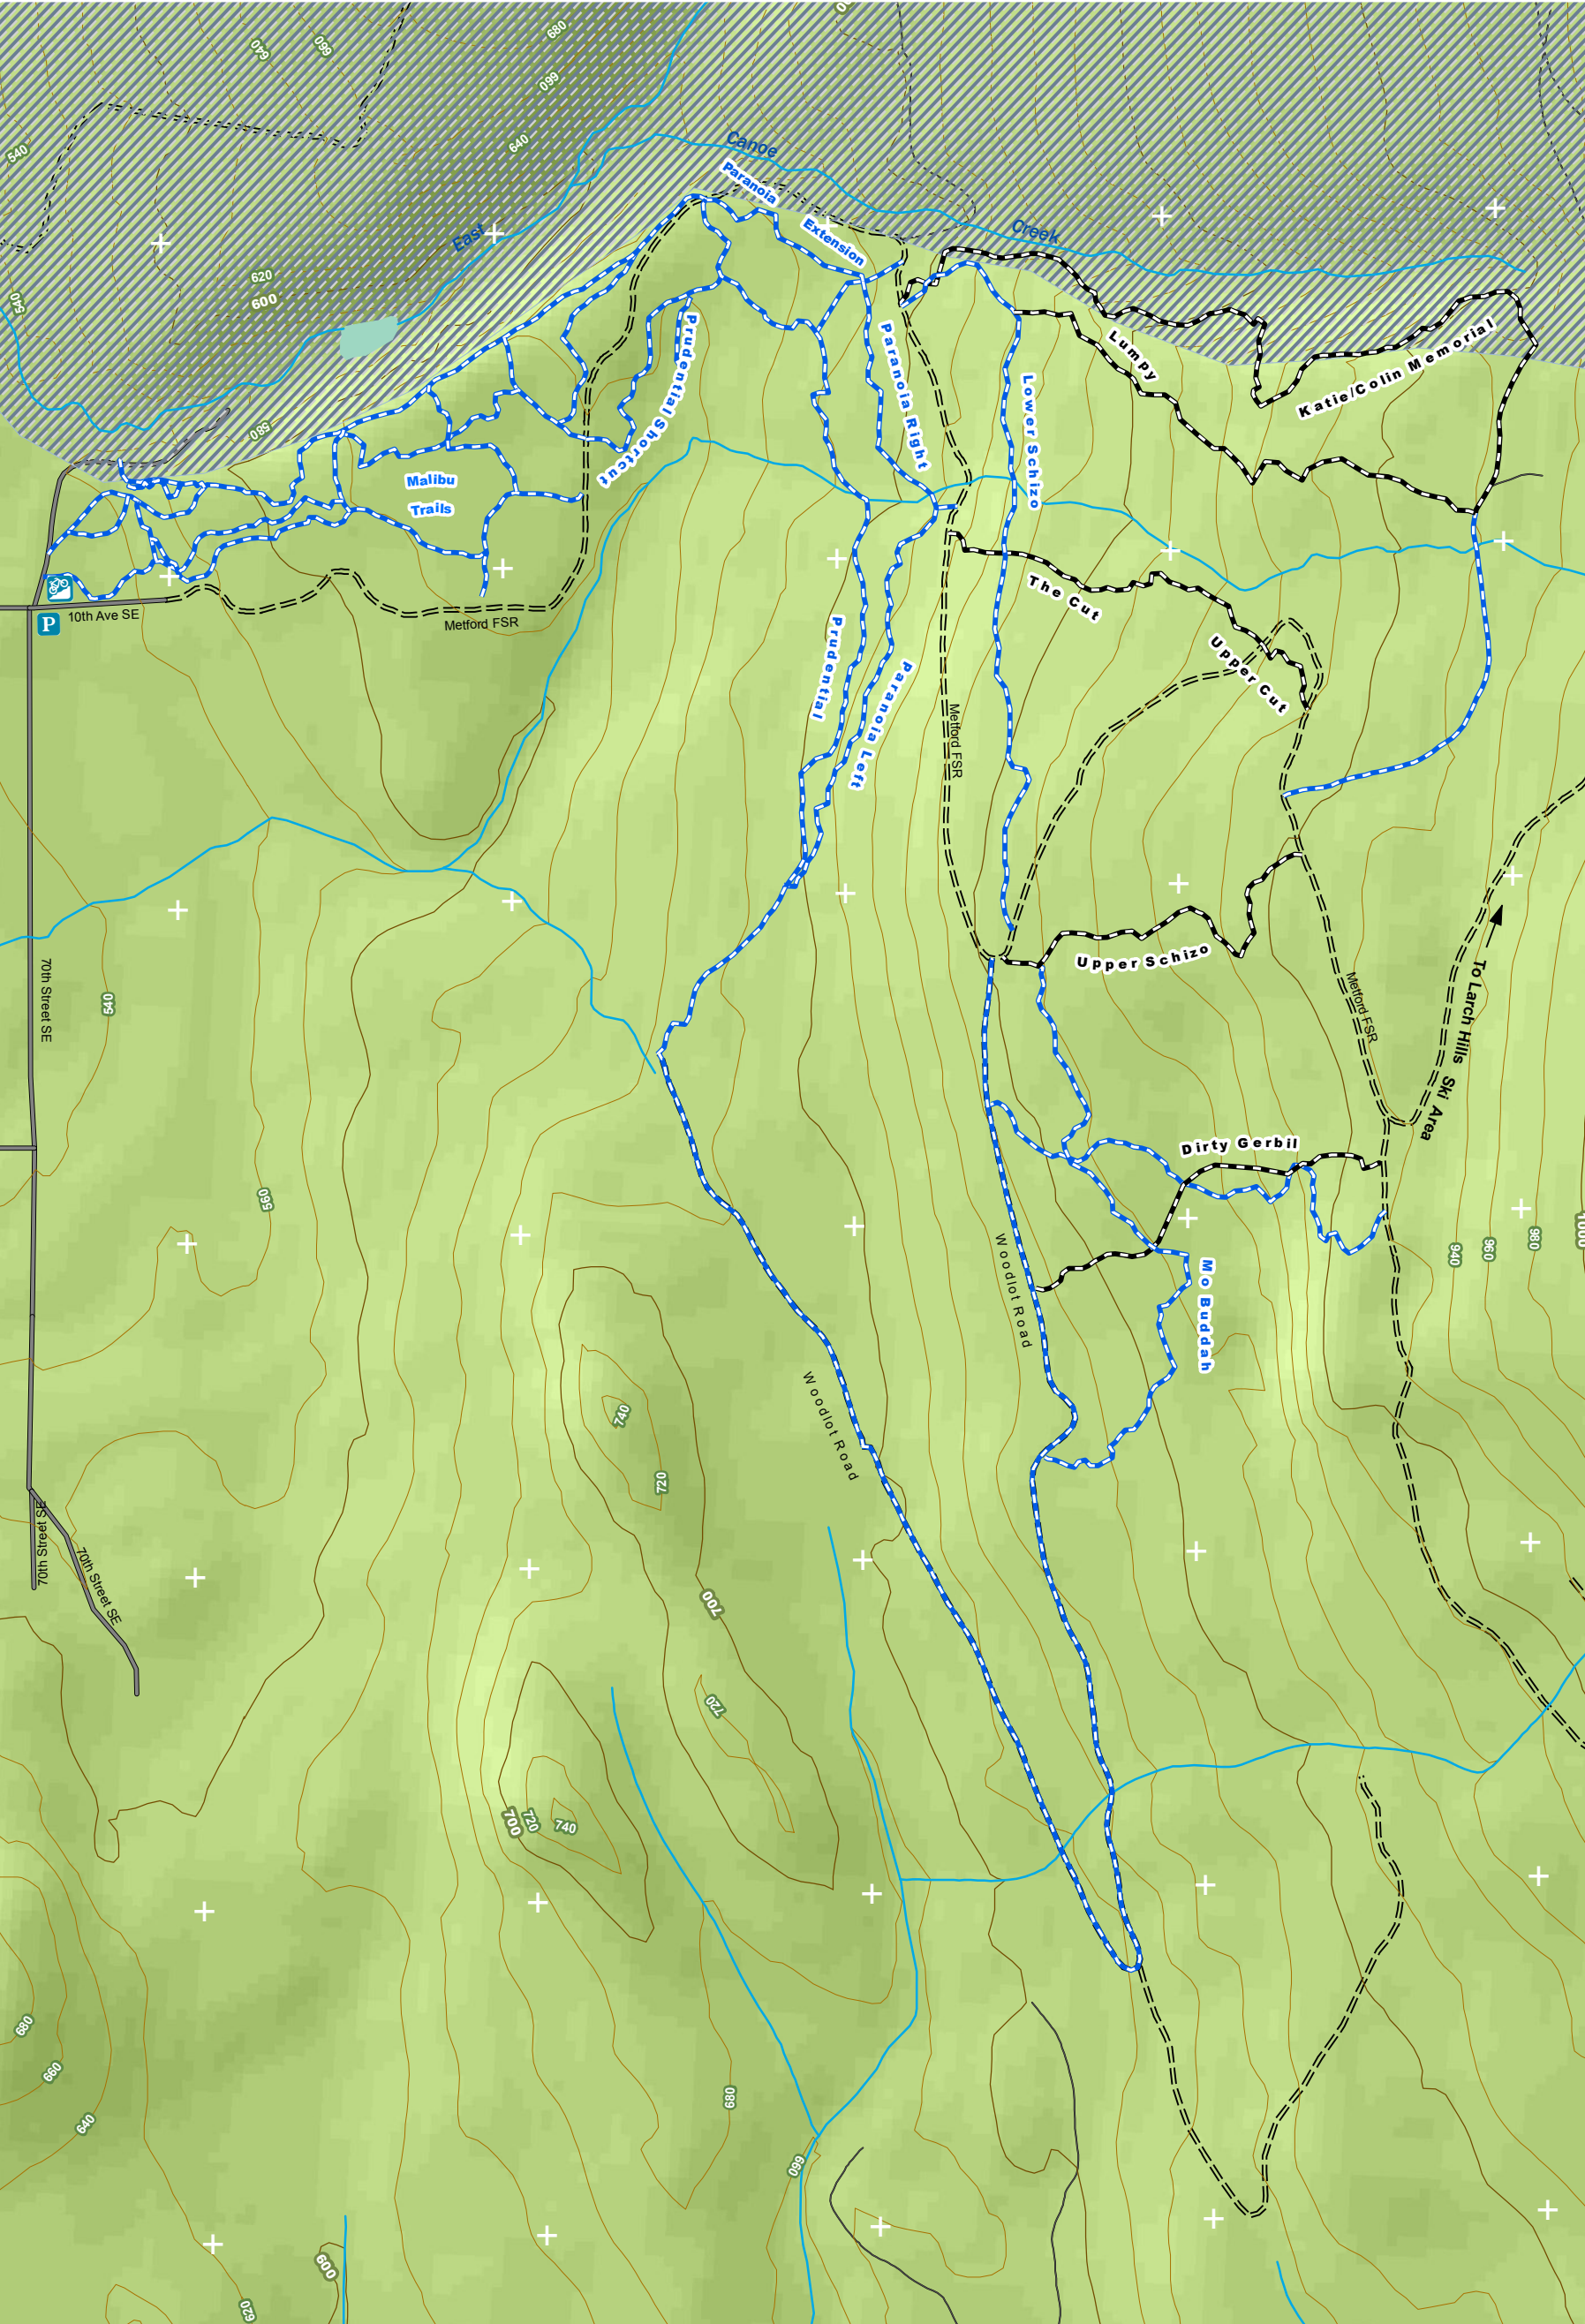

Index Contour: 100m

Intermediate Contour: 20m

Stream

Lake

EAST CANOE COMMUNITY WATERSHED

Note\*  
Most trails within South Canoe recreation area are considered to be multi-purpose trails.

1:10,000

5619000

5618500

5618000

5617500

5617000

5616500

5616000

5615500

344500